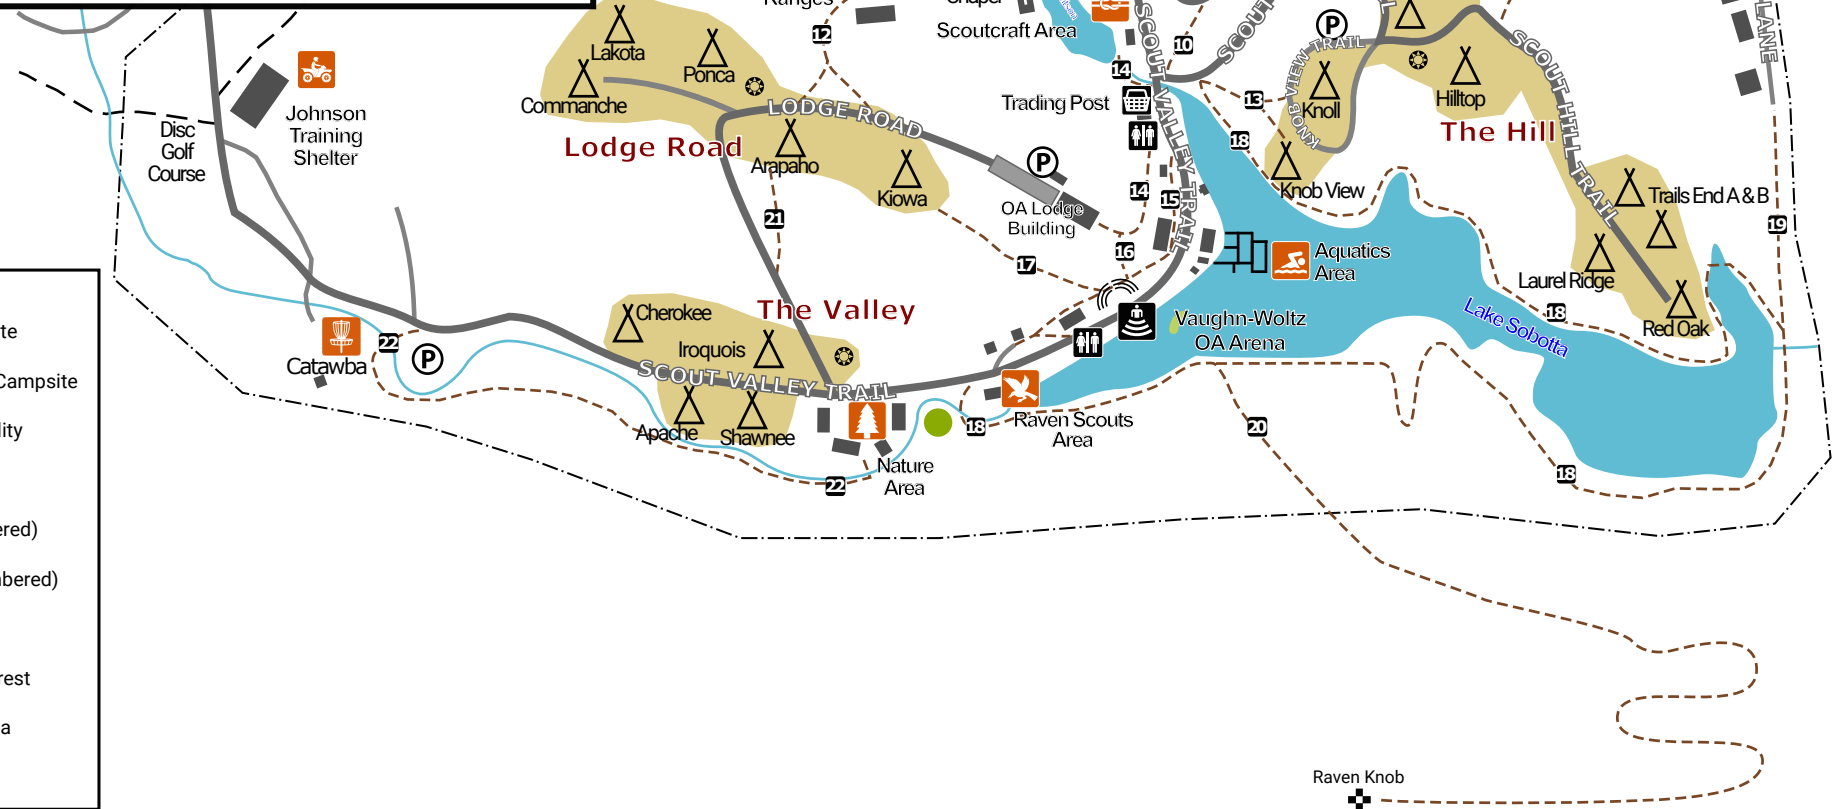

Merit Badge Locations

Aquatics Canoeing Kayaking Lifesaving Mile Swim Paddleboarding Rowing Adv. Small-boat Sailing Small-boat Sailing Swimming Non-swimmer/ Beginner Instruction	Handicrafts Art Basketry Indian Lore Leatherwork Metalwork Adv. Metalwork Adv. Wood Carving Wood Carving Woodwork	Technology Astronomy Animation Aviation Chemistry Chess Digital Technology Engineering Energy/ Electricity Game Design Nuclear Science Photography/ Movie Making Robotics/ Electronics Space Exploration
Nature Bird Study Environmental Science Fish and Wildlife /Mammal Study Forestry Geology Insect Study Nature Plant Science Reptile and Amphibian Study Weather	Trail to Eagle Citizenship in the Nation Citizenship in the World Communications Personal Fitness Personal Management	Climbing Tower Climbing Mountain Biking
Scoutcraft Archaeology Camping Emergency Preparedness Safety/ Fire Safety First Aid Geocaching Orienteering Pioneering Search and Rescue Wilderness Survival	Kyle Johnson Shelter ATV Experience	Maintenance Facility Welding
Raven Scouts Raven Scouts Senior Raven Scouts	Shotgun Range Shotgun Shooting Rifle Shooting Adv. Rifle Shooting	Rifle Range Rifle Shooting Adv. Rifle Shooting
Catawaba Disc Golf Experience	Trading Post Entrepreneurship Salesmanship	
Archery Range Archery		

Legend

- Tent Campsite
- Adirandack Campsite
- Shower Facility
- Road
- Trail (Numbered)
- Trail (Unnumbered)
- Parking Lot
- Point of Interest
- Program Area
- Main Gate

Raven Knob