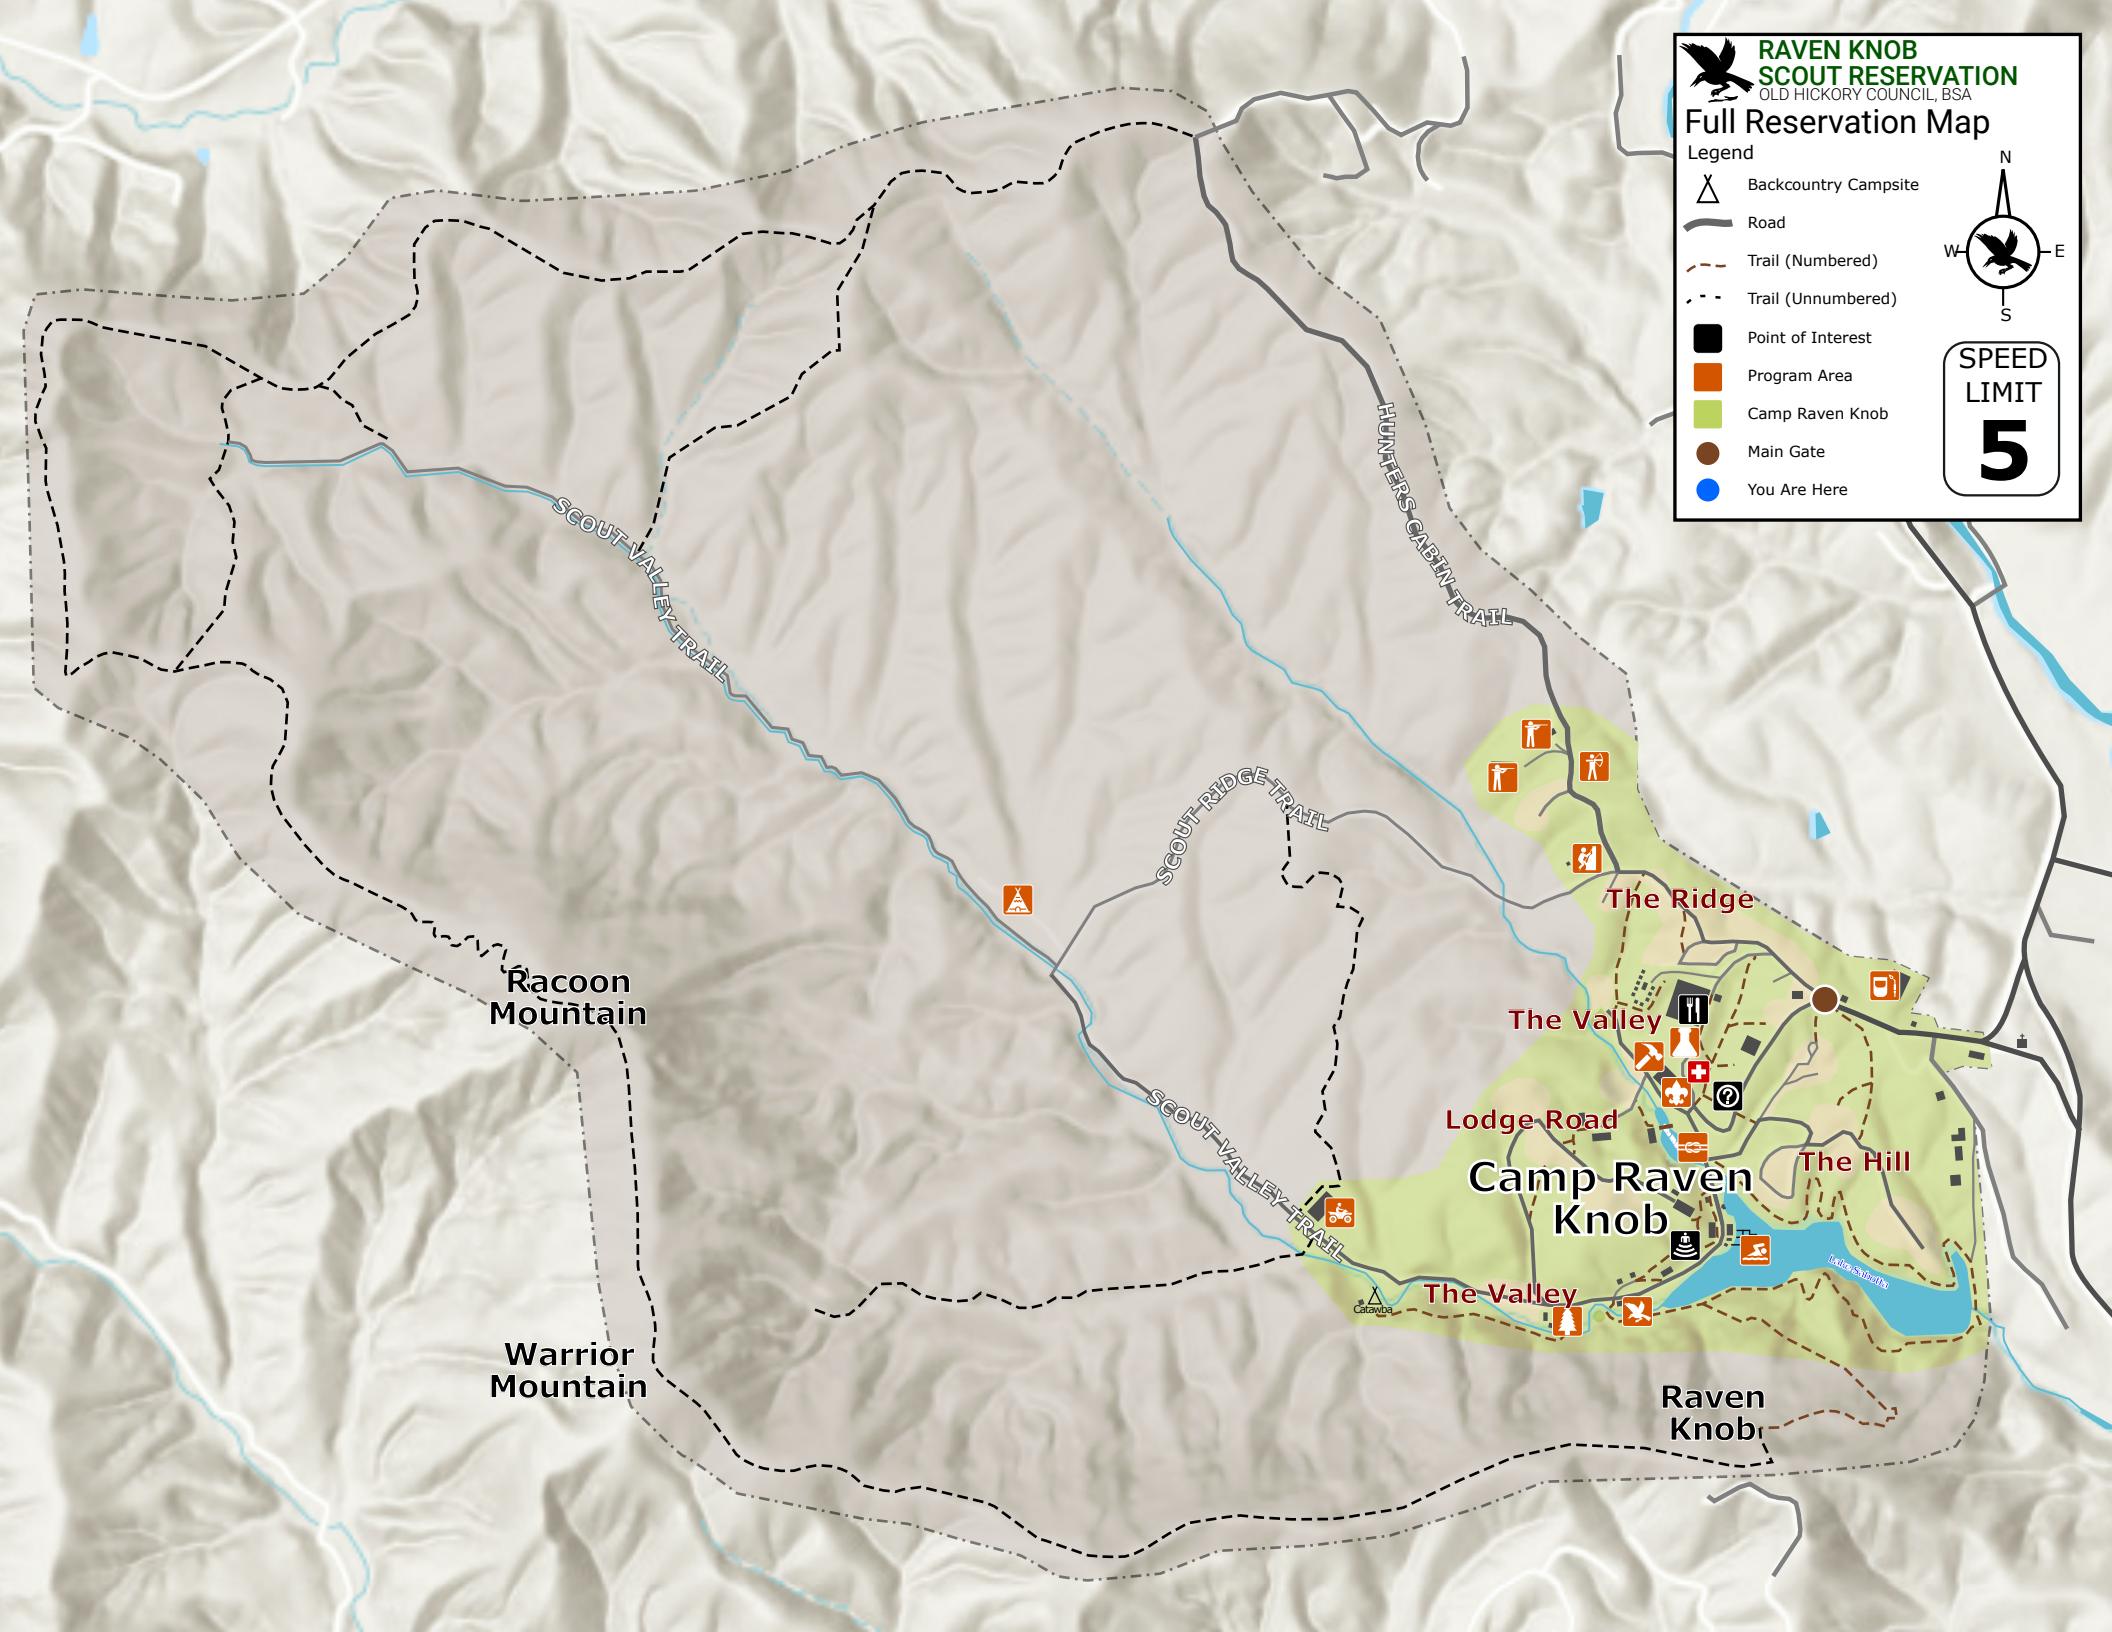

**RAVEN KNOB SCOUT RESERVATION**  
 OLD HICKORY COUNCIL, BSA

### Full Reservation Map

Legend

- Backcountry Campsite
- Road
- Trail (Numbered)
- Trail (Unnumbered)
- Point of Interest
- Program Area
- Camp Raven Knob
- Main Gate
- You Are Here

**SPEED LIMIT**  
**5**

Raccoon Mountain

Warrior Mountain

The Ridge

The Valley

Lodge Road

Camp Raven Knob

The Hill

The Valley

Raven Knob

SCOUT VALLEY TRAIL

SCOUT RIDGE TRAIL

HUNTERS CABIN TRAIL

SCOUT VALLEY TRAIL